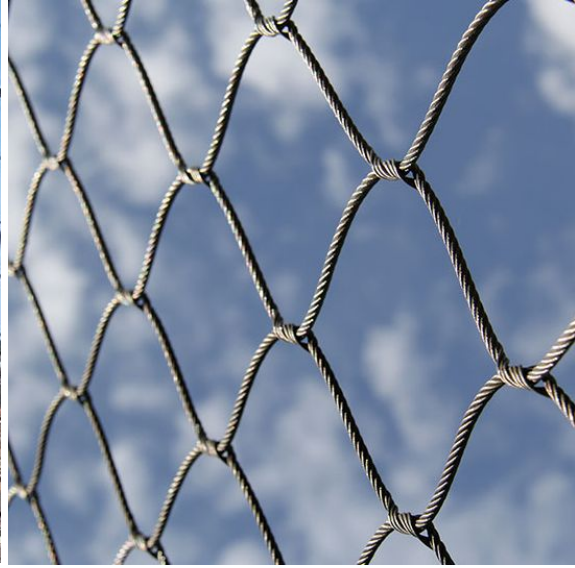

As building decoration field constantly updated and application of new technology, new material construction metal decoration net attracts the extensive concern of the industry.Now products have been spread in some large-scale landmark building decoration engineering application.Metal decoration net is composed of metal bars or metal wire woven, according to the fabric weaving form, composed of horizontal metal rod through the vertical metal cable all sorts of design, use of materials including stainless steel and high strength and corrosion resistant chromium steel and other metals.And surface through special processing, such as gold plating, silver plating, titanium plating, tin plating, etc elements present a variety of other colors.Scope of its application field widely, adornment effect is remarkable, has become the latest must-haves in the current architectural art.

Metal mesh shade is a new type of building decoration materials, using the high quality stainless steel, aluminum alloy, alloy materials, such as compiled by the special craft and become, because of its wire and special flexibility and luster of the metal line is widely used in building facade, partition, ceiling, and the airport station, hotels, opera house, the exhibition hall and other high-grade internal and external decoration.Adornment effect is vivid, unique shape, elegant.Different light, different environments, different time, different viewing Angle, the visual effect is very rich, reveal elegant temperament, special personality, noble taste.

#### **Stainless steel wire rope mesh**

1-Ring Type

2-Weaving Type

3-Zoo Mesh

4-Stainless steel rope mesh