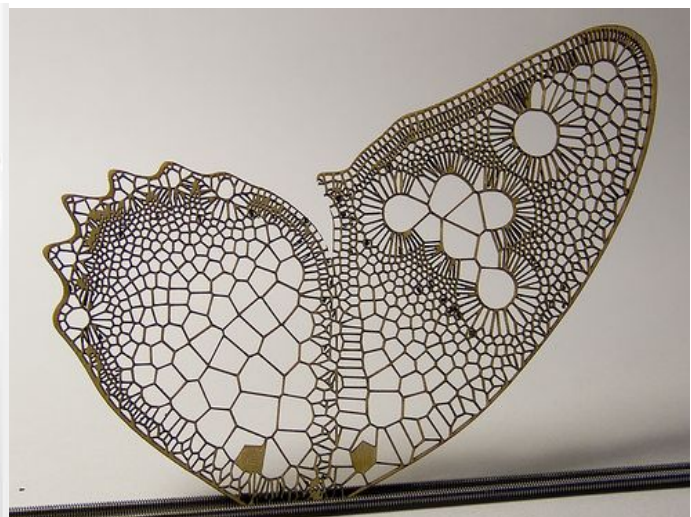

### Products Detail

Metal decoration net include: metal mesh curtain, copper metal curtain,metal curtain, spiral metal mesh curtains, decorative metal curtain, curtain wall metal mesh curtain, condole top,the ceiling decoration, etc.

As building decoration field constantly updated and application of new technology, new material construction metal decoration net attracts the extensive concern of the industry.Now products have been spread in some large-scale landmark building decoration engineering application.Metal decoration net is composed of metal bars or metal wire woven, according to the fabric weaving form, composed of horizontal metal rod through the vertical metal cable all sorts of design, use of materials including stainless steel and high strength and corrosion resistant chromium steel and other metals.And surface through special processing, such as gold plating, silver plating, titanium plating, tin plating, etc elements present a variety of other colors.Scope of its application field widely, adornment effect is remarkable, has become the latest must-haves in the current architectural art.

Metal mesh shade is a new type of building decoration materials, using the high quality stainless steel, aluminum alloy, alloy materials, such as compiled by the special craft and become, because of its wire and special flexibility and luster of the metal line is widely used in building facade, partition, ceiling, and the airport station, hotels, opera house, the exhibition hall and other high-grade internal and external decoration.Adornment effect is vivid, unique shape, elegant.Different light, different environments, different time, different viewing Angle, the visual effect is very rich, reveal elegant temperament, special personality, noble taste.

## Art design Punching

1-Art design Punching

2-Building Series

3-Landscape Series

4-Calligraphy and painting series

5-People series

6-Animal Series